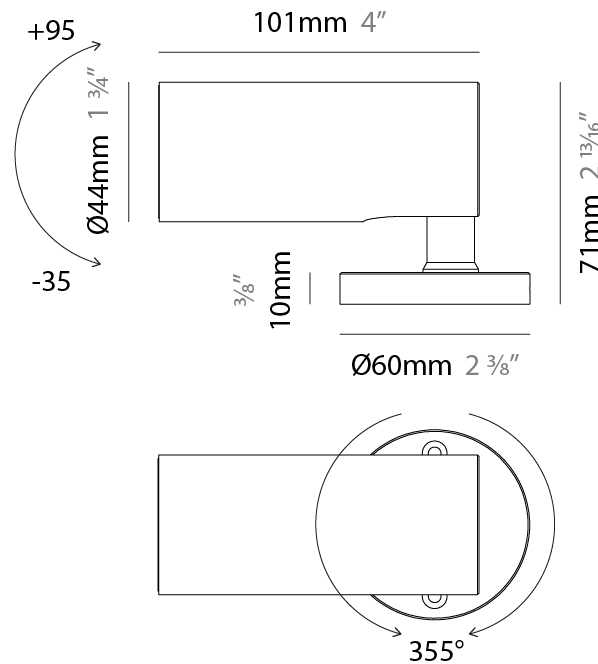

GENERAL

Series: Vario
Subseries: Vario 40
Brand: Unonovesette
Division: Exterior
Mounting Type: Surface
Mounting Location: Above Ground
Subcategory: Flood

PHYSICAL

Shape: Cylinder
Diameter (mm): 44
Diameter (in): 1 3/4
Height (mm): 101
Height (in): 4
Light Distribution: Adjustable / Direct
Weight (kg): 0.27
Weight (lbs): 0.59
Installation Requirement: Surface mounted / Spike / Tree strap
Diffuser: Extra clear tempered / Frosted glass 3mm
Fixture Finish: ABA / ANA / ASB
Fixture Material: Anodized Aluminum 6026 / Machined Aged Brass
Cable Details: 350mm NS20N PCP 2x0.5 mm2

ELECTRICAL

Lamp Type: LED
Total Output Wattage (W): 2.6
Dimming: Non-Dimmable / 0-10V Dimming
Driver Included: No
Driver Location: Remote
Driver Type: Constant Voltage - Universal
Driver Class: Class 2
Input Voltage (V): 120 - 277
Output Voltage (V): 24

LED

Number of LEDs: 1
Color Temperature (°K): 2200 / 2700 / 3000 / 4000
Nominal Lumen (lm): 110 / 160 / 210 / 270
CRI: >90 CRI
Lamp Life (hrs): 100000

OPTICAL

Optic°: 10 / 23 / 43 / 10x40 / 40x10
Beam Angle: Narrow / Medium / Wide / Elliptical
Adjustability: Rotational 355°

RATINGS AND CERTIFICATIONS

Certified By: Certified for North American Standards
IP rating: IP66
IK Rating: IK07