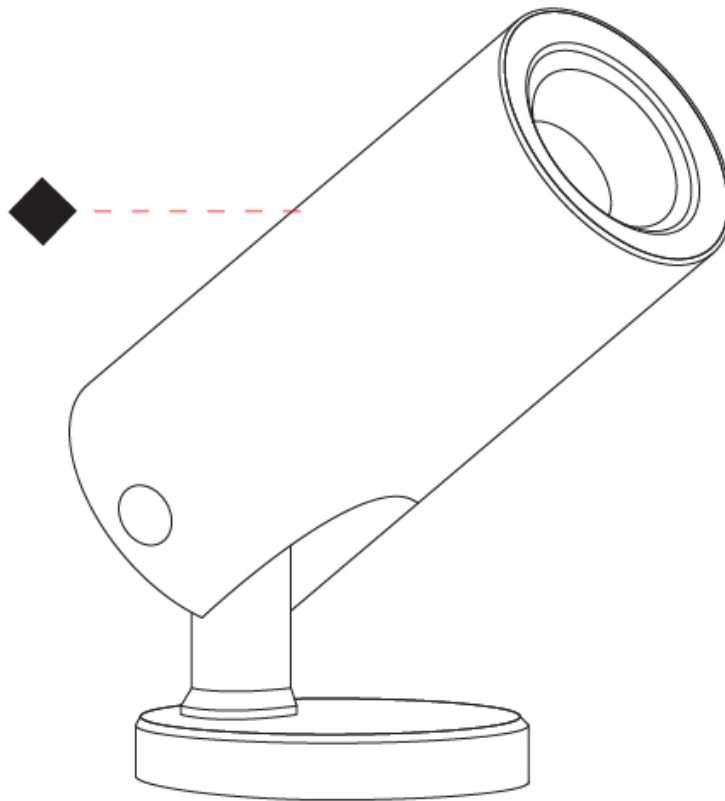

VARIO 40 SURFACE

E12F0003-

PROJECT

TYPE

SPECIFIER

QUANTITY

DATE

E