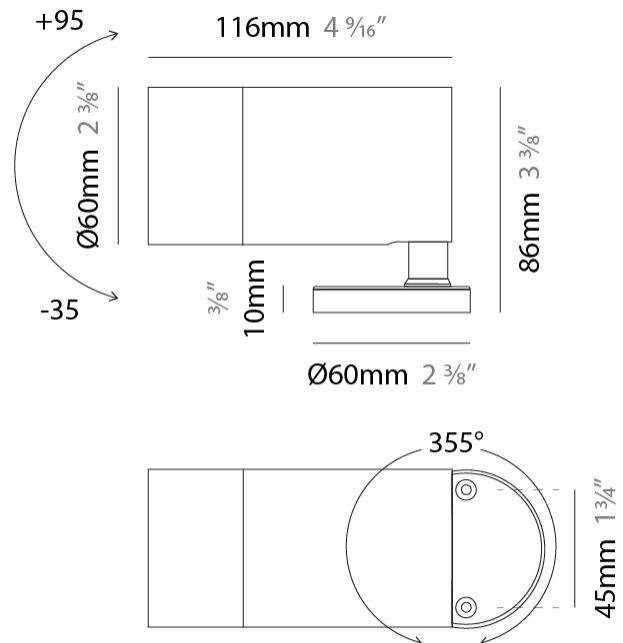

VARIO 60 SURFACE

E12F0007-

base number Finish
Options

1. To build a product code in our configurator select the specify button on the base model # product page
2. To build a manual product code on this datasheet choose from the options listed below in blue font and add the suffix to the base model #

GENERAL

Series: Vario
Subseries: Vario 60
Brand: Unonovesette
Division: Exterior
Mounting Type: Surface
Mounting Location: Above Ground
Subcategory: Flood

PHYSICAL

Shape: Cylinder
Diameter (mm): 60
Diameter (in): 2 3/8
Height (mm): 116
Height (in): 4 9/16
Light Distribution: Adjustable / Direct
Weight (kg): 0.5
Weight (lbs): 1.102
Installation Requirement: Surface mounted / Spike / Tree strap
Diffuser: Extra clear tempered / Frosted glass 6mm
Fixture Finish: [ABA](#) / [ANA](#) / [ASB](#)
Fixture Material: Machined Anticorodal Aluminium
Cable Details: 350mm NS20N PCP 2x0.5 mm2

ELECTRICAL

Lamp Type: LED
Input Wattage (W): 9
Dimming: DMX
Control Gear: DMX
Driver Included: No
Driver Location: Remote
Driver Type: Constant Current - Universal
Driver Class: Class 2
Input Voltage (V): 120 - 277
Constant Current (MA): 700

LED

Number of LEDs: 1
Color Temperature (°K): RGBW
CRI: >90 CRI
Lamp Life (hrs): 100000
Special LEDs offerings: RGBW

OPTICAL

Optic°: 35
Adjustability: Rotational 355°

RATINGS AND CERTIFICATIONS

Certified By: Certified for North American Standards
IP rating: IP66
IK Rating: IK08